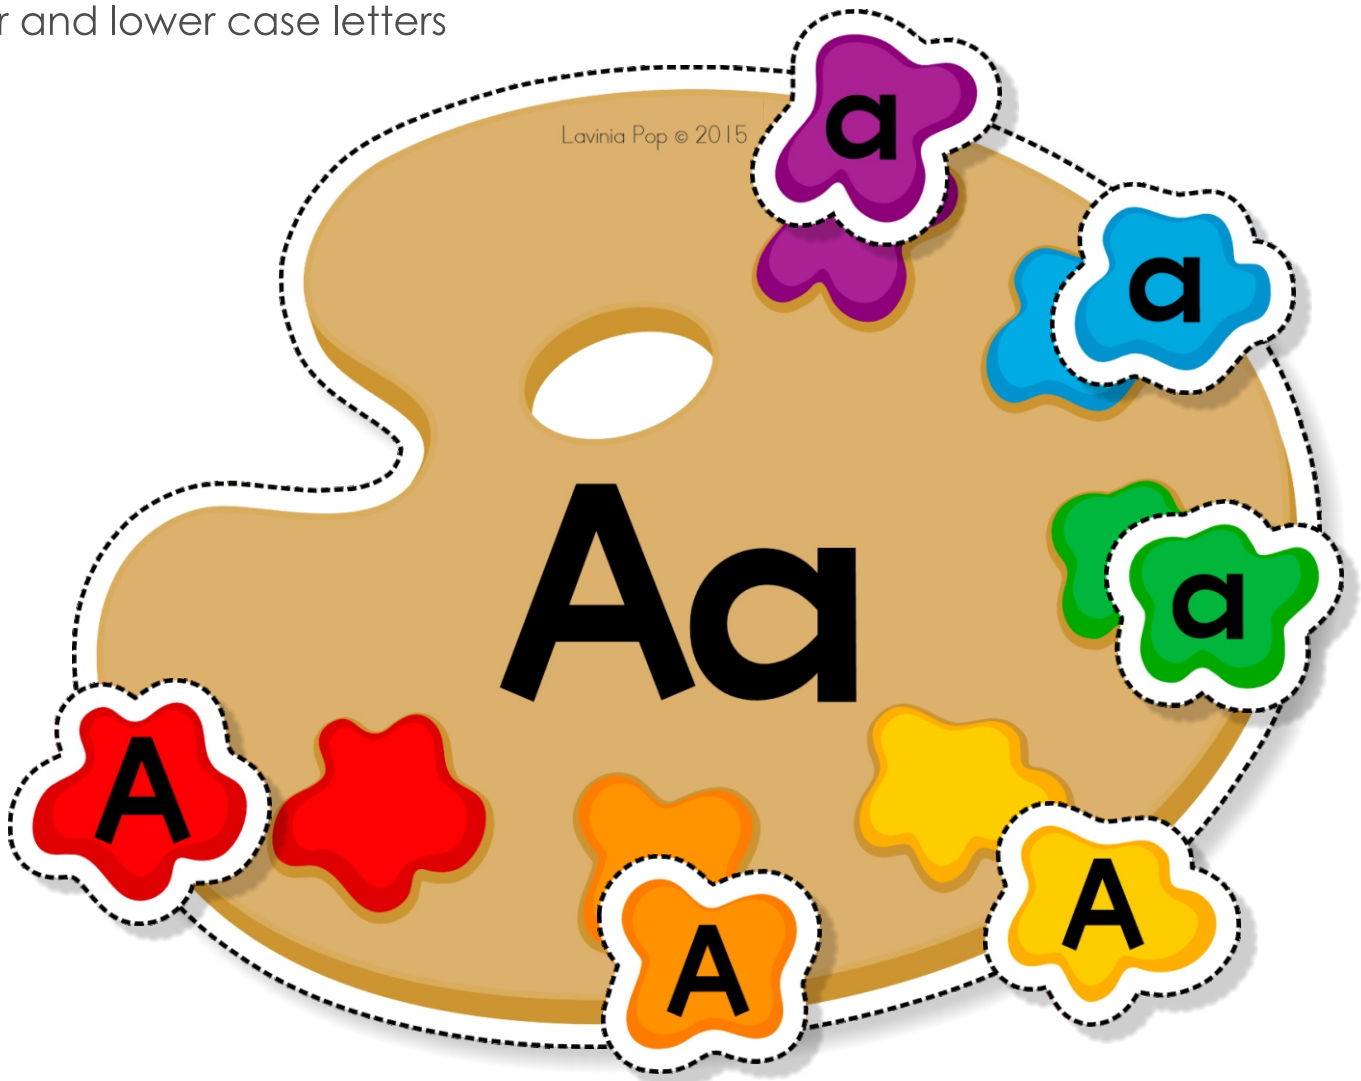

paint palette

ALPHABET MATCH

upper and lower case letters

paint palette

ALPHABET MATCH

upper and lower case letters

Thank you for downloading this product; I hope you will enjoy using it and that it will be a valuable resource for you! I value your feedback, so please don't hesitate to contact me if you have any concerns whatsoever as I will endeavour to address them. And if you like what I've done, please let me know by leaving feedback at my online store :)

instagram.com/laviniapop_kinder_resources

pinterest.com/laviniapop

Introduction

Make learning letters fun and interactive with our Upper and Lower Case Alphabet Paint Match activity. This engaging set includes 26 pages designed to help children identify and match upper and lower case letters to the correct paint palette.